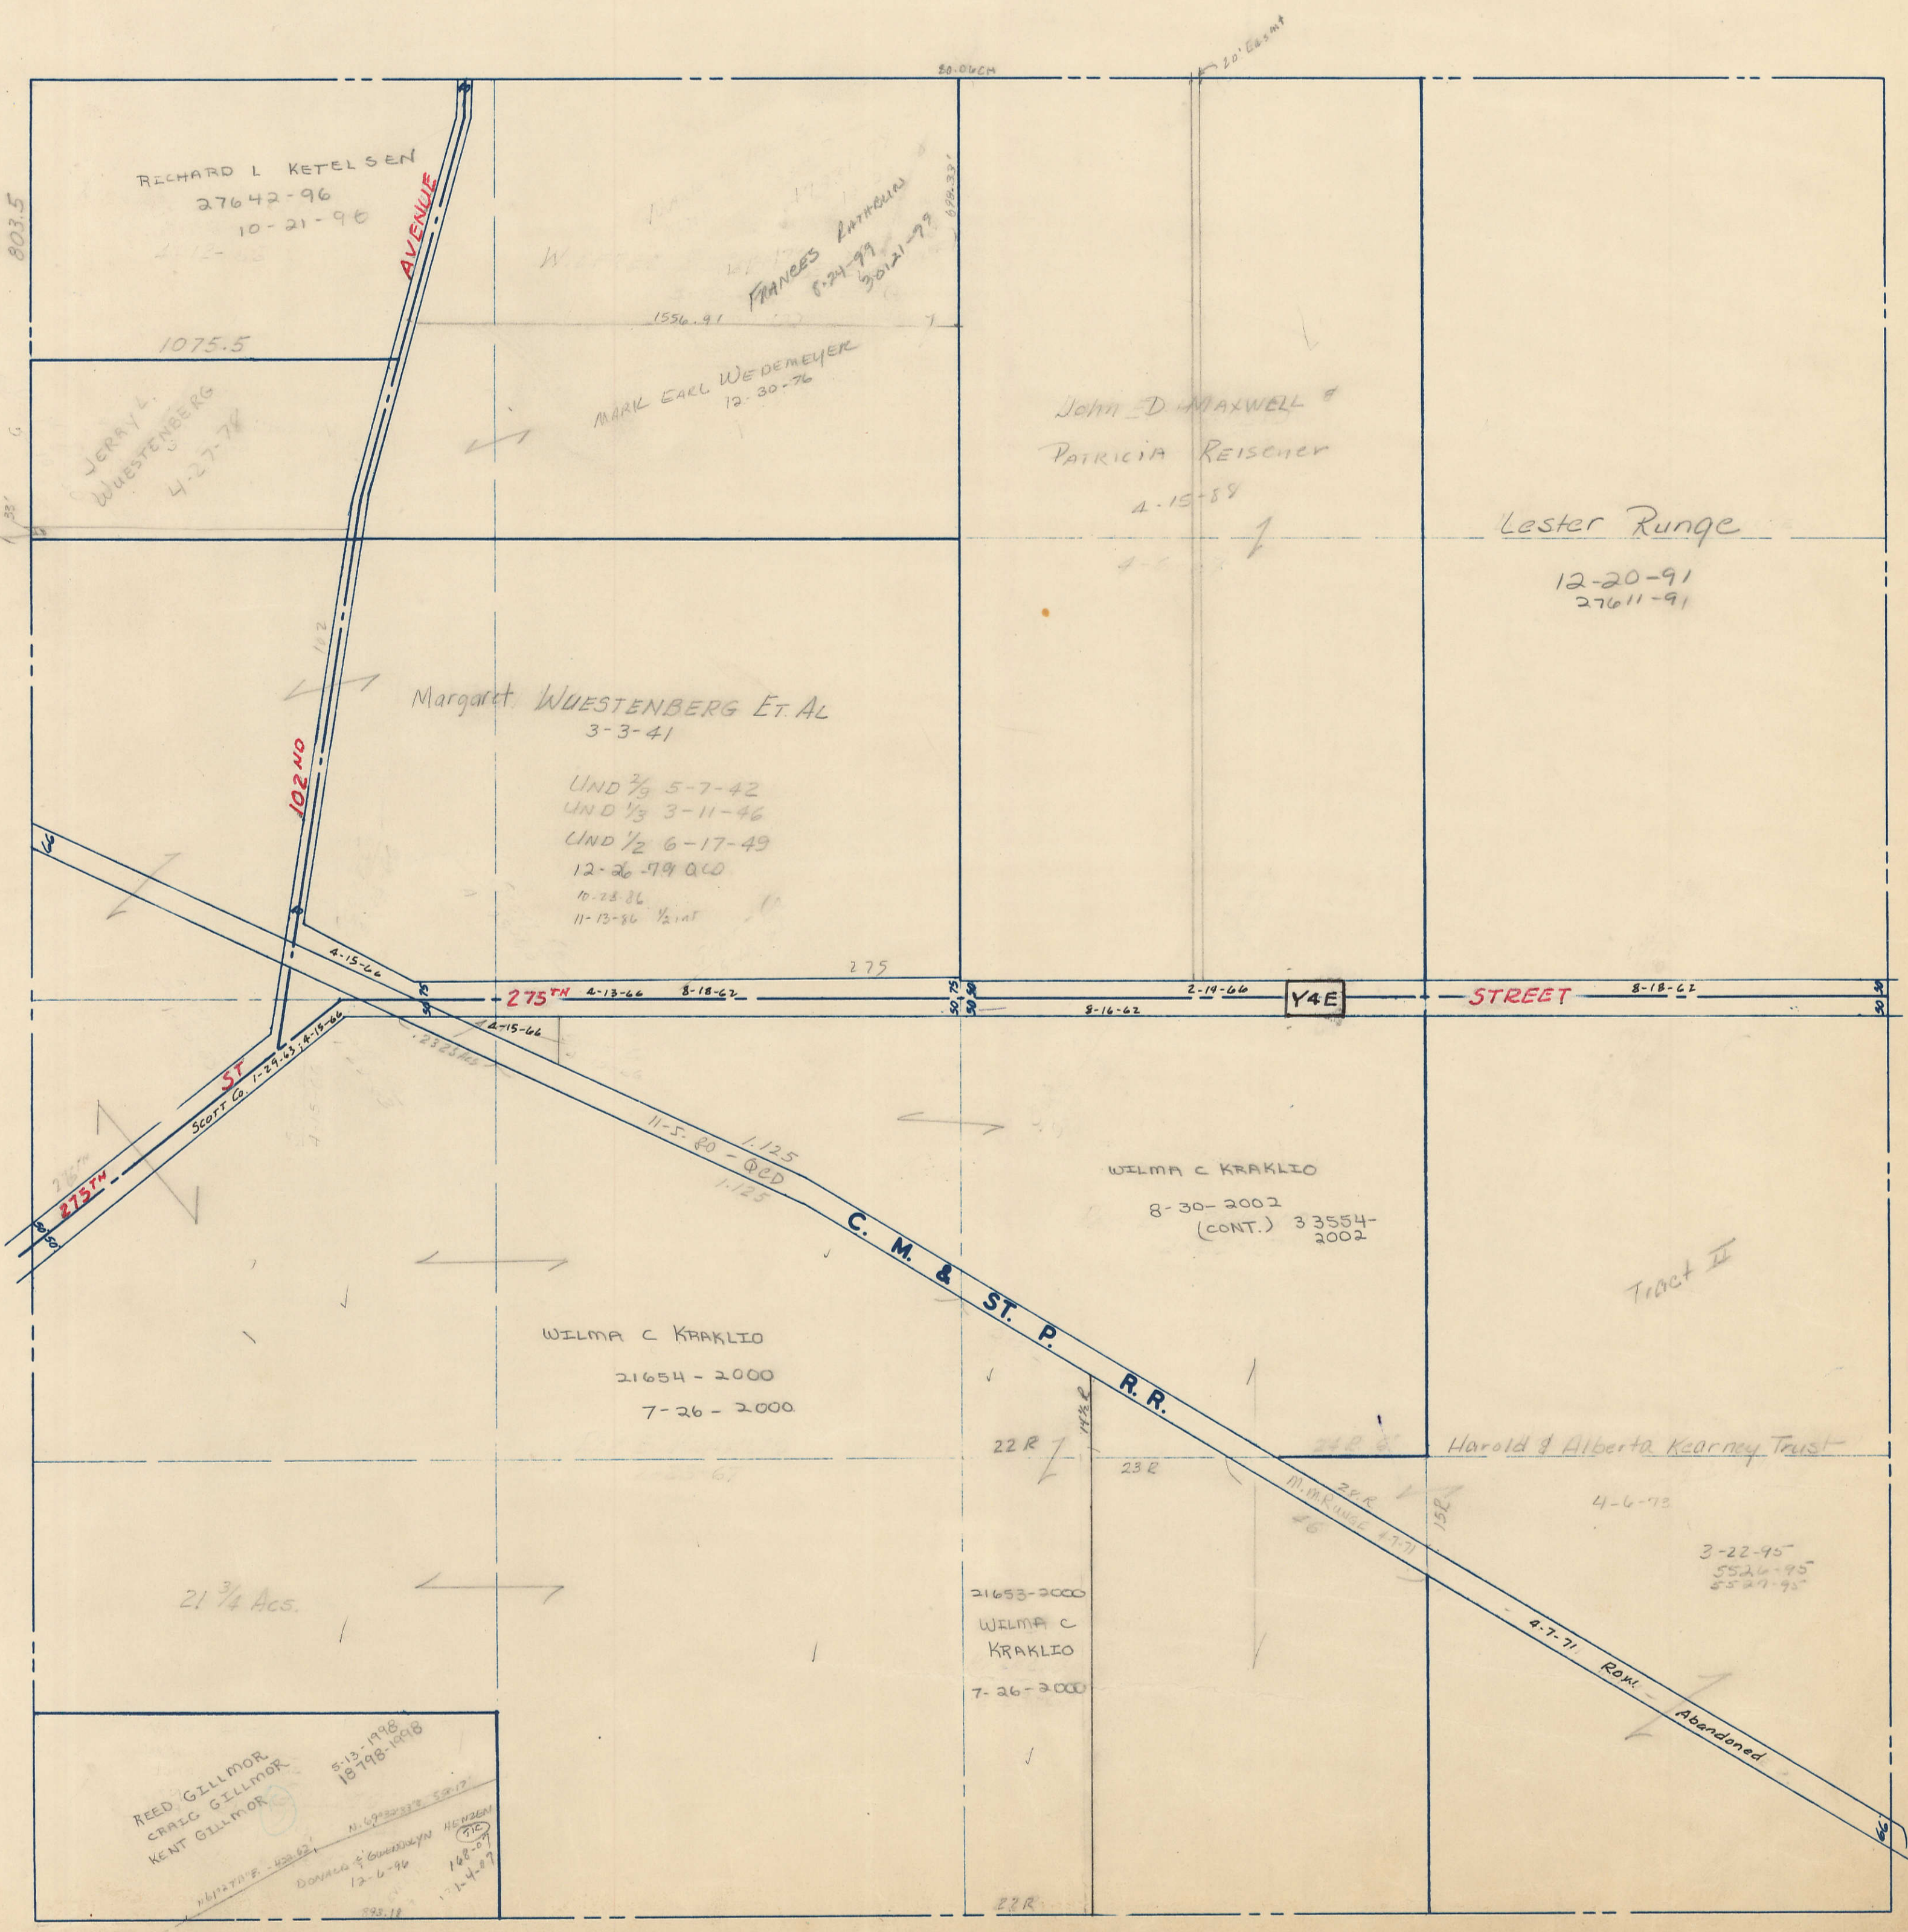

SECTION 26
TOWNSHIP 80 NORTH, RANGE 2 EAST,
5TH PRINCIPAL MERIDIAN
ALLENS GROVE TOWNSHIP
SCOTT COUNTY, IOWA

TRANSFER PAGE 21

SCALE: 1 INCH = 330 FEET

SECTION 23 PAGE 23

SECTION 27 PAGE 27

SECTION 25 PAGE 25